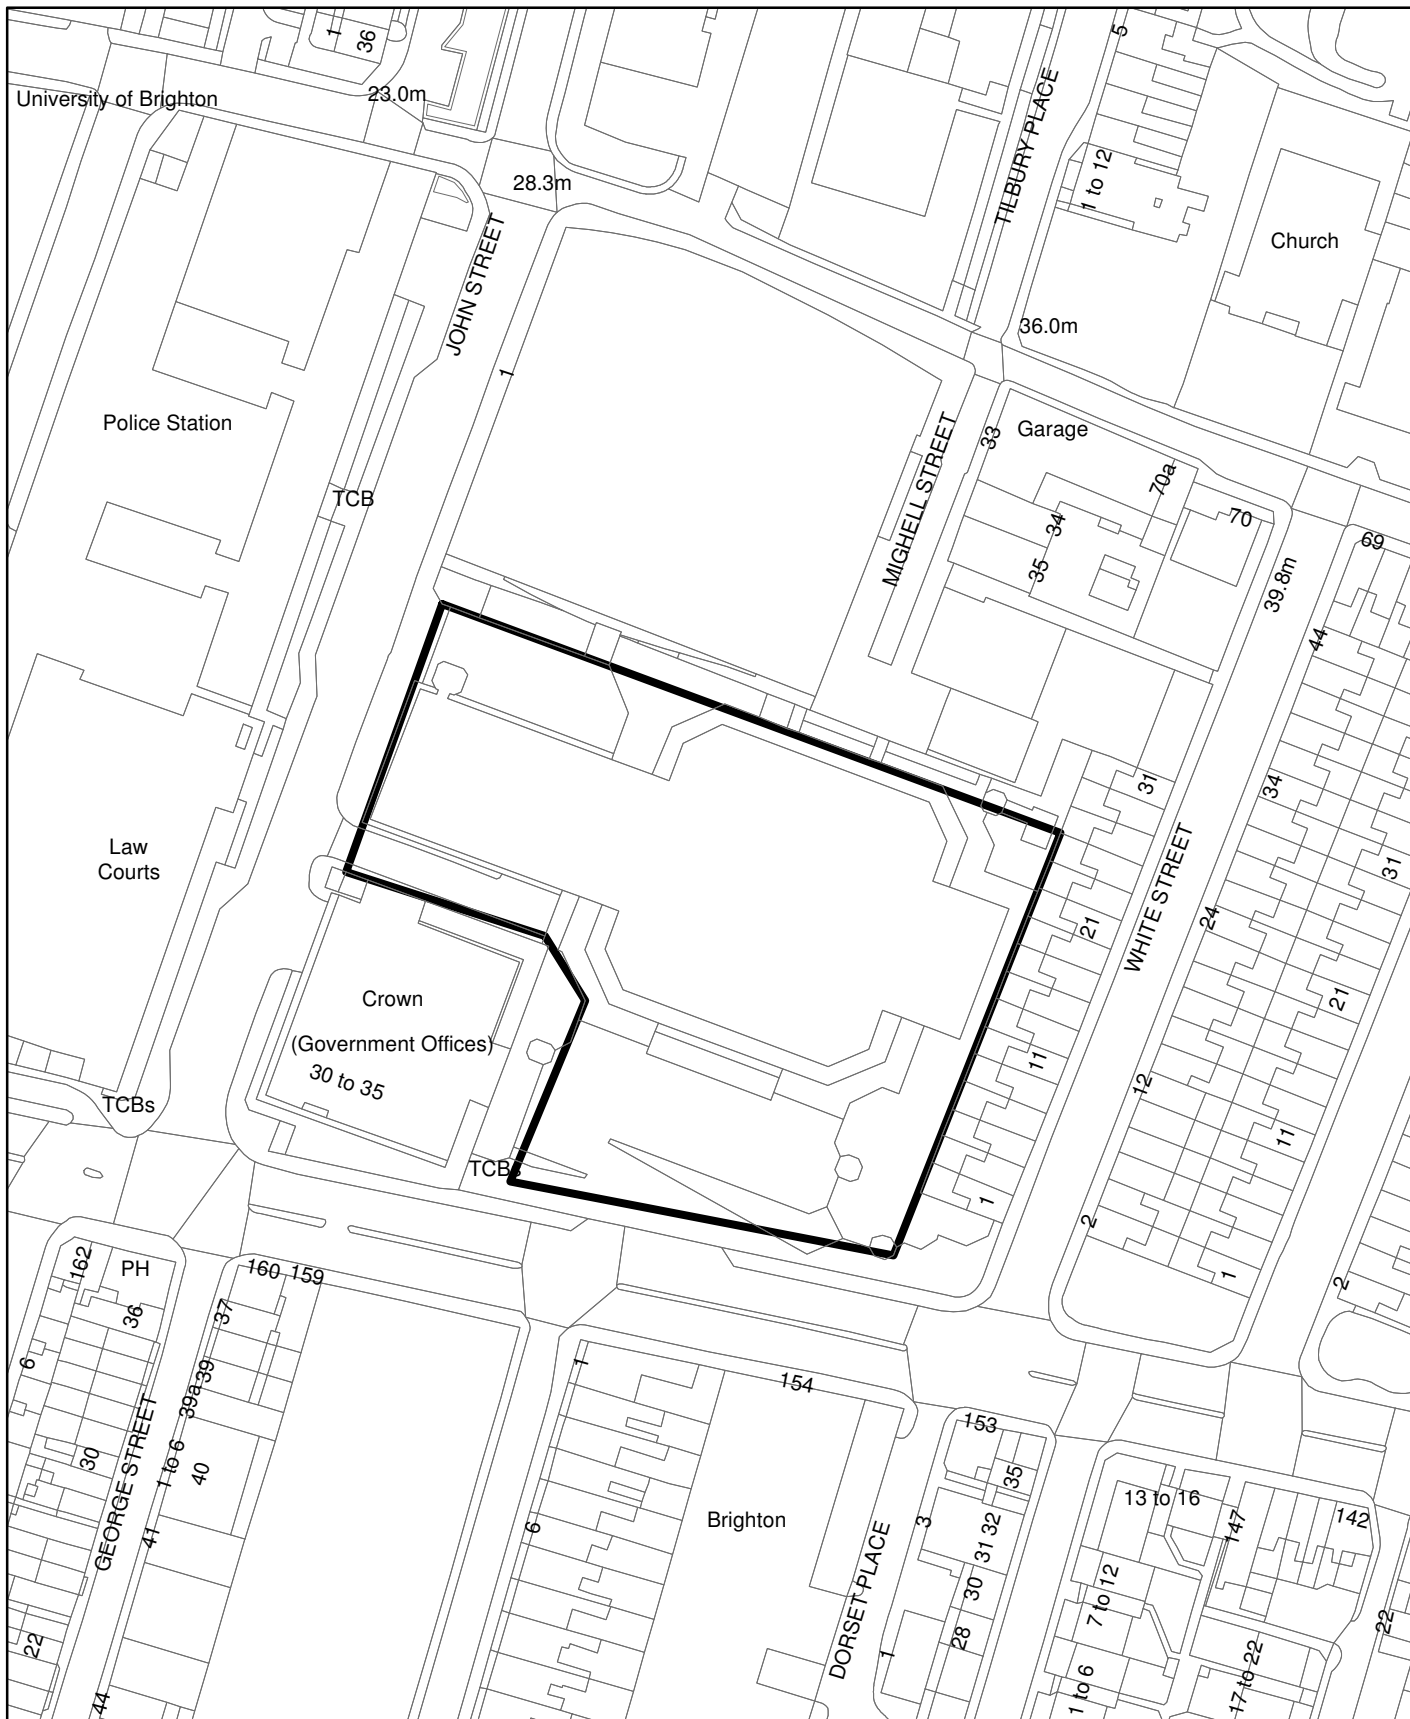

# BH2018/00340 Former Amex House Edward Street Brighton

Scale: 1:1,250