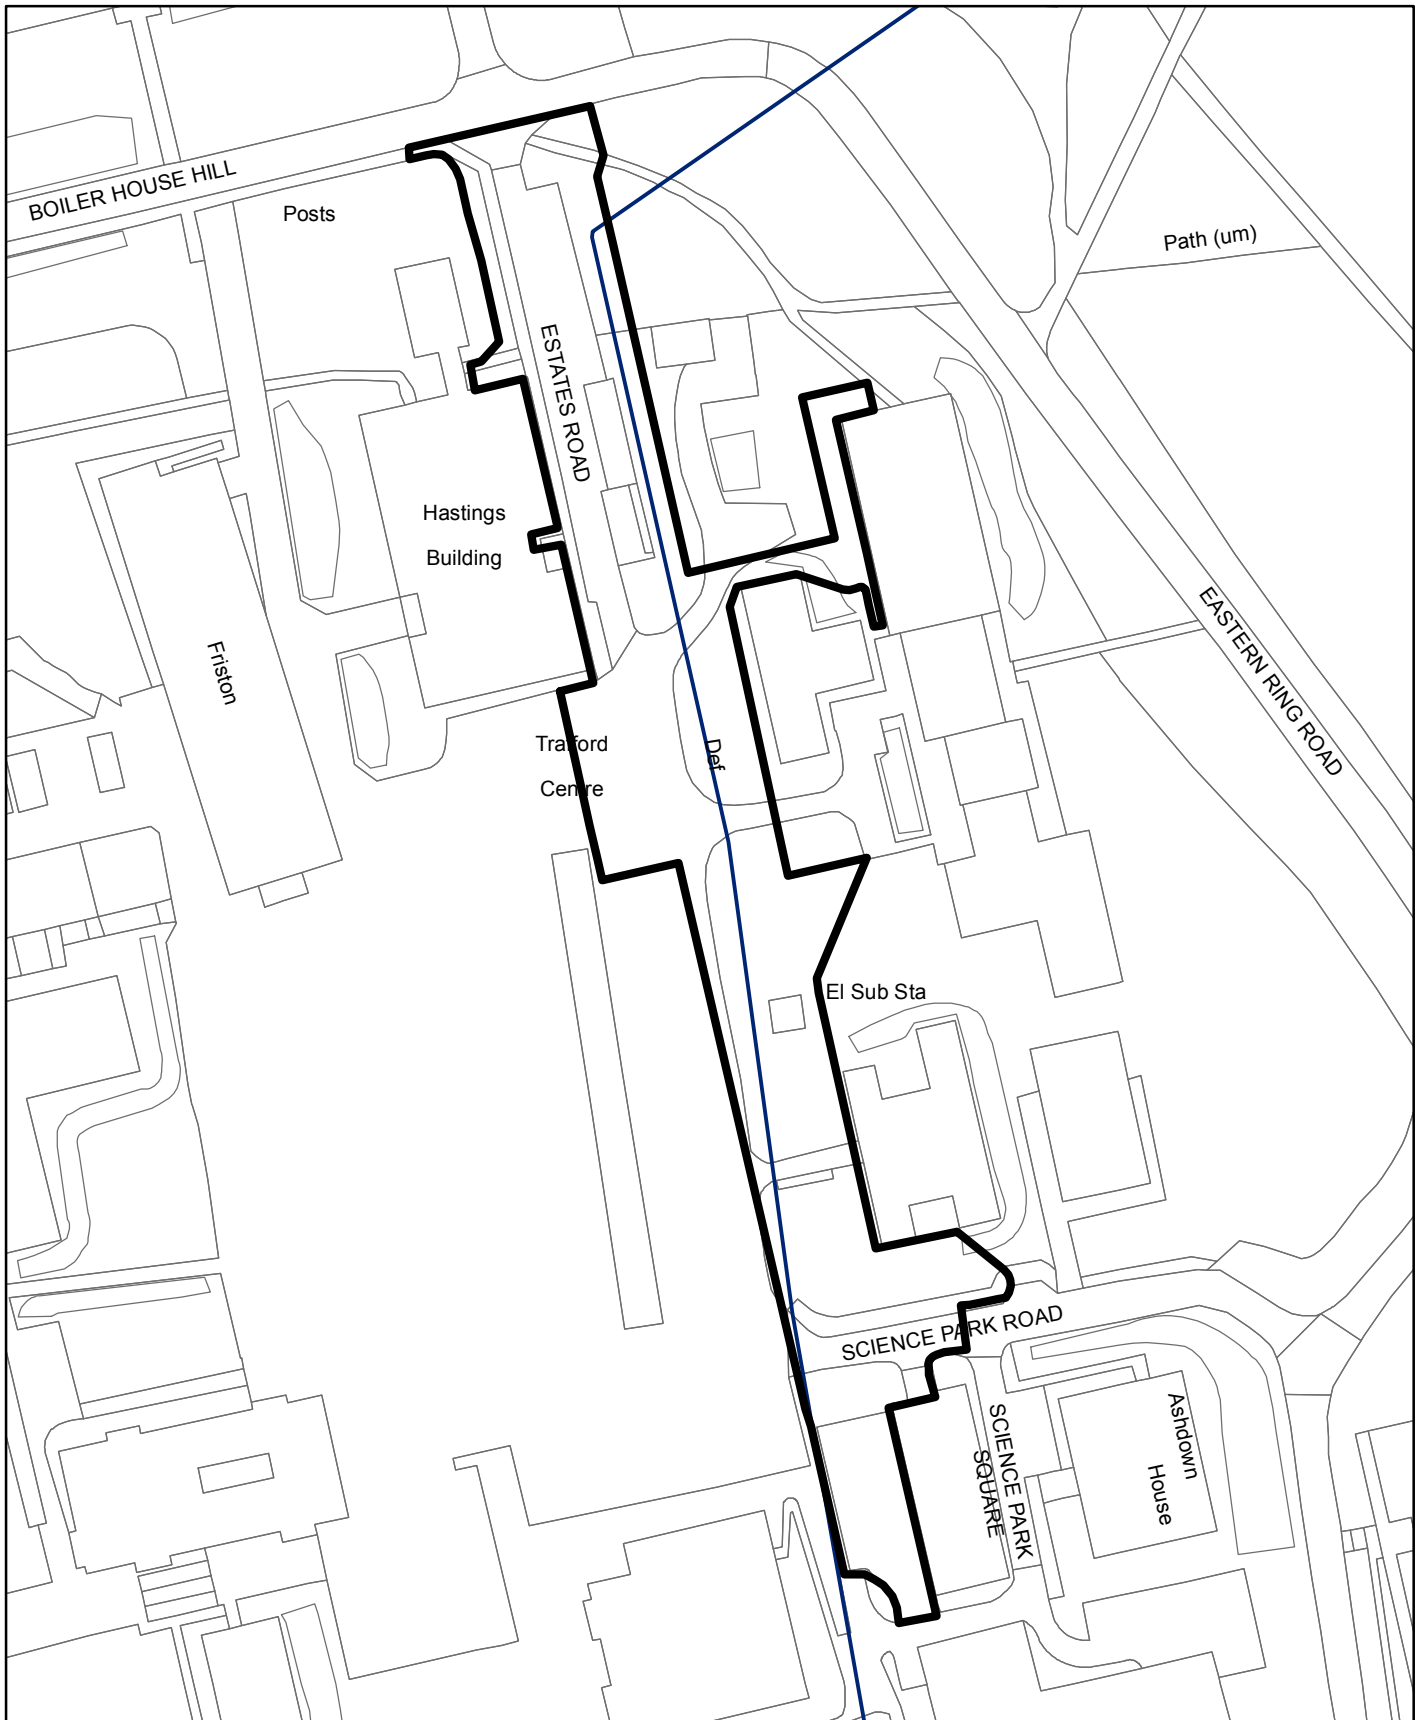

BH2017/02863 University of Sussex, Refractory Road, Brighton

**Brighton & Hove
City Council**

Scale: 1:1,250