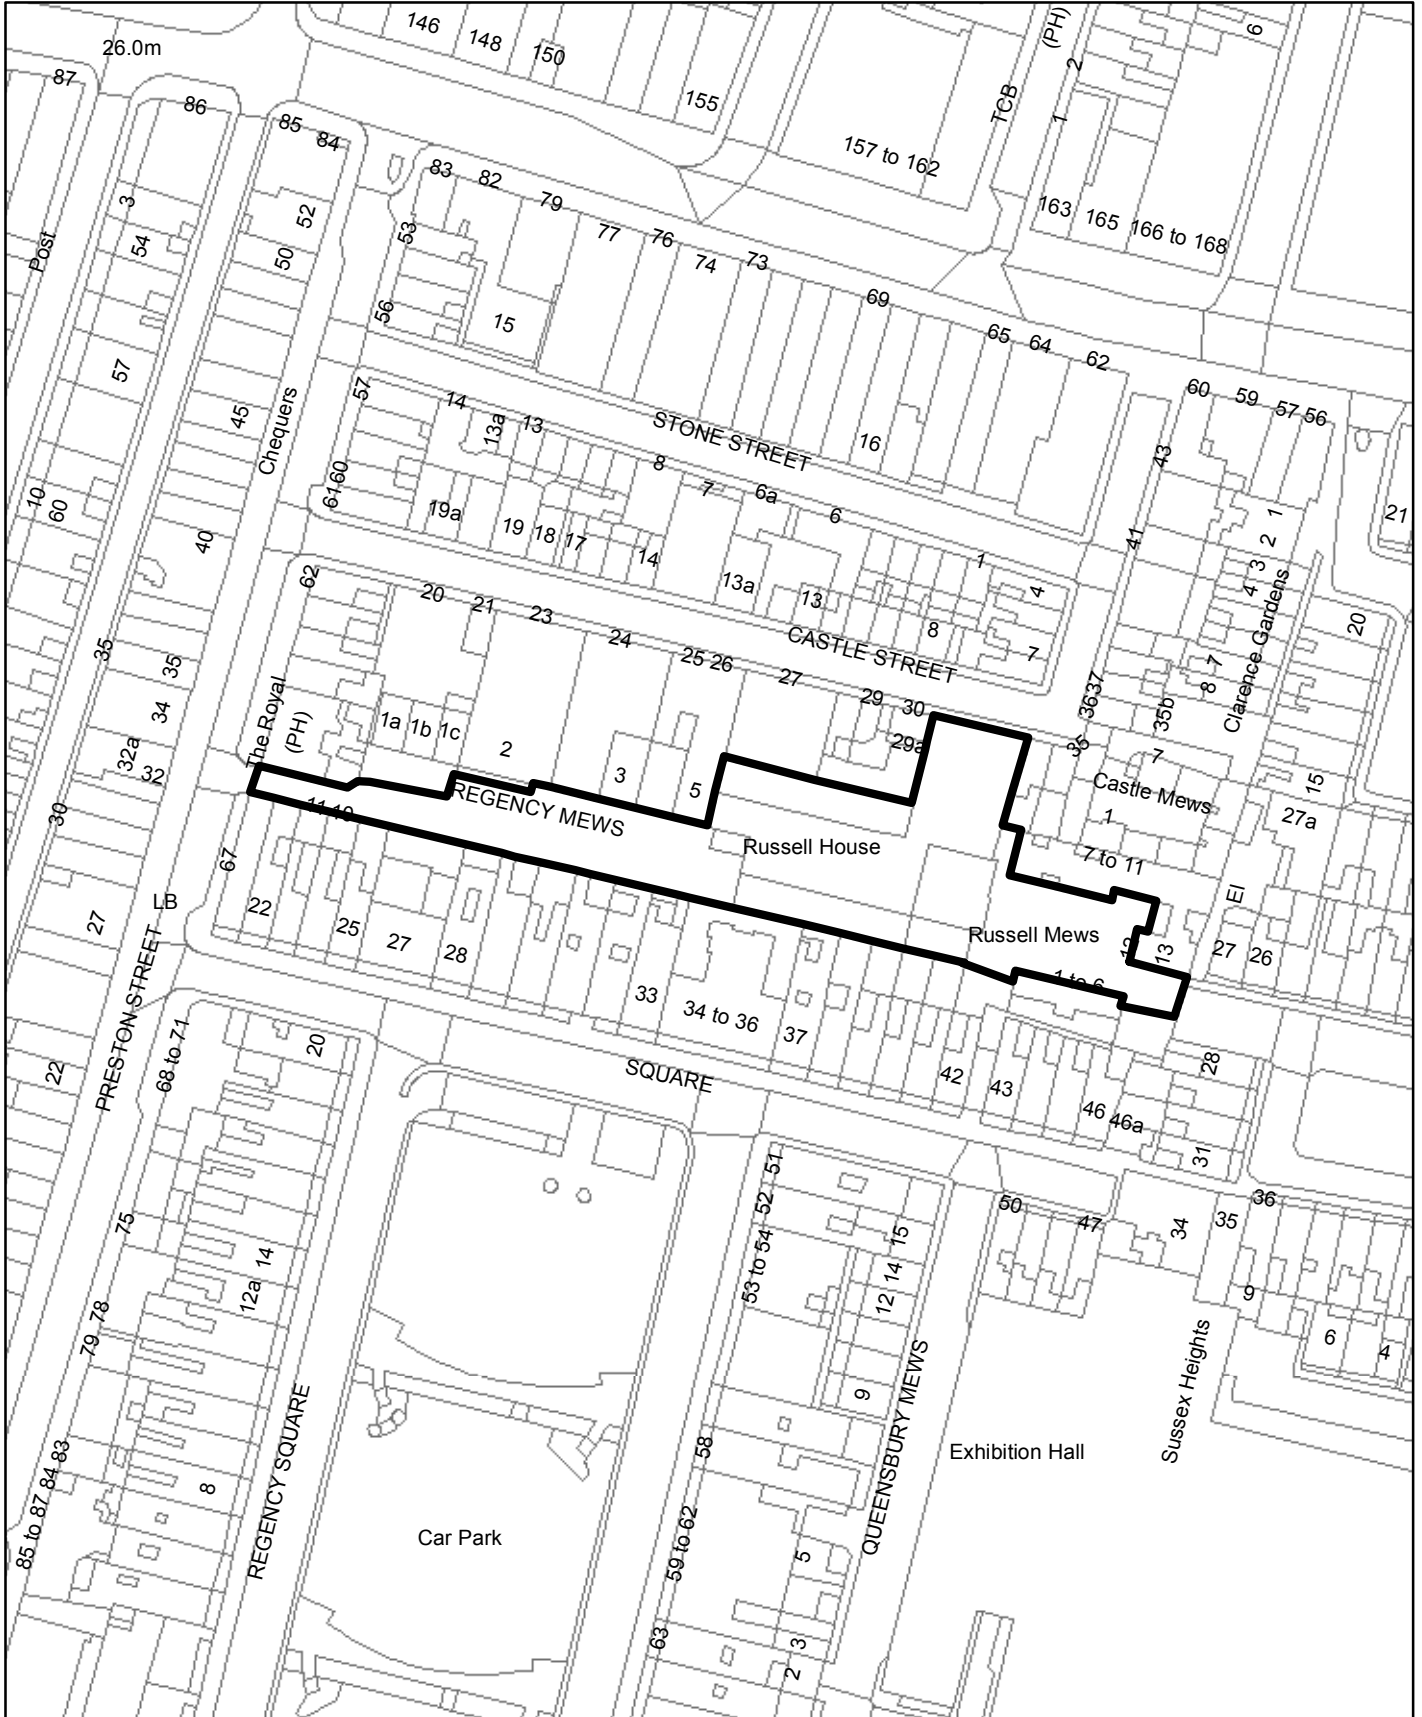

BH2016-05662 Russell House, Russell Mews, Brighton

**Brighton & Hove
City Council**

Scale: 1:1,250