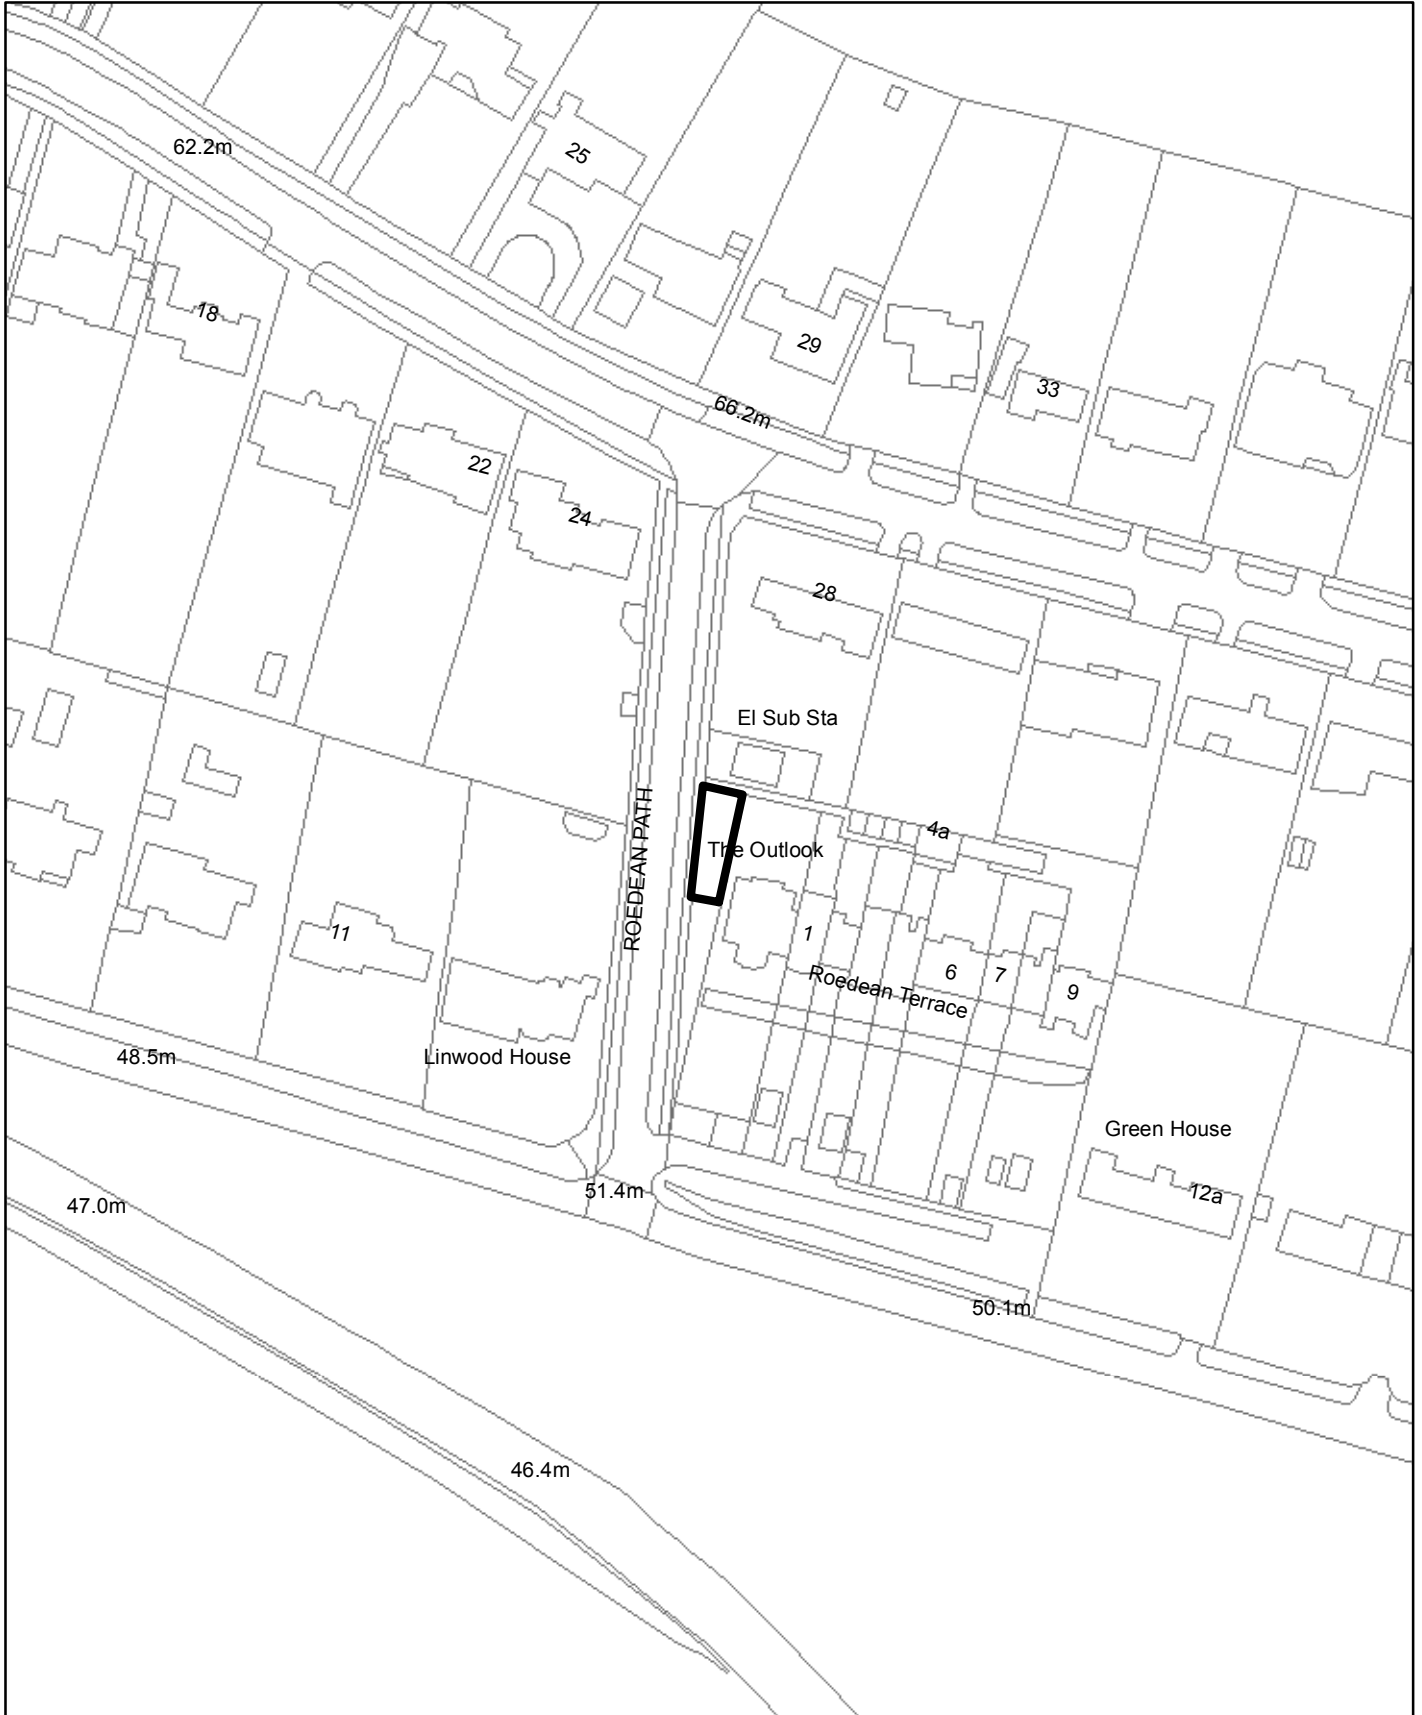

BH2016/06251 Land at Roedean Path, Brighton

**Brighton & Hove
City Council**

Scale: 1:1,250