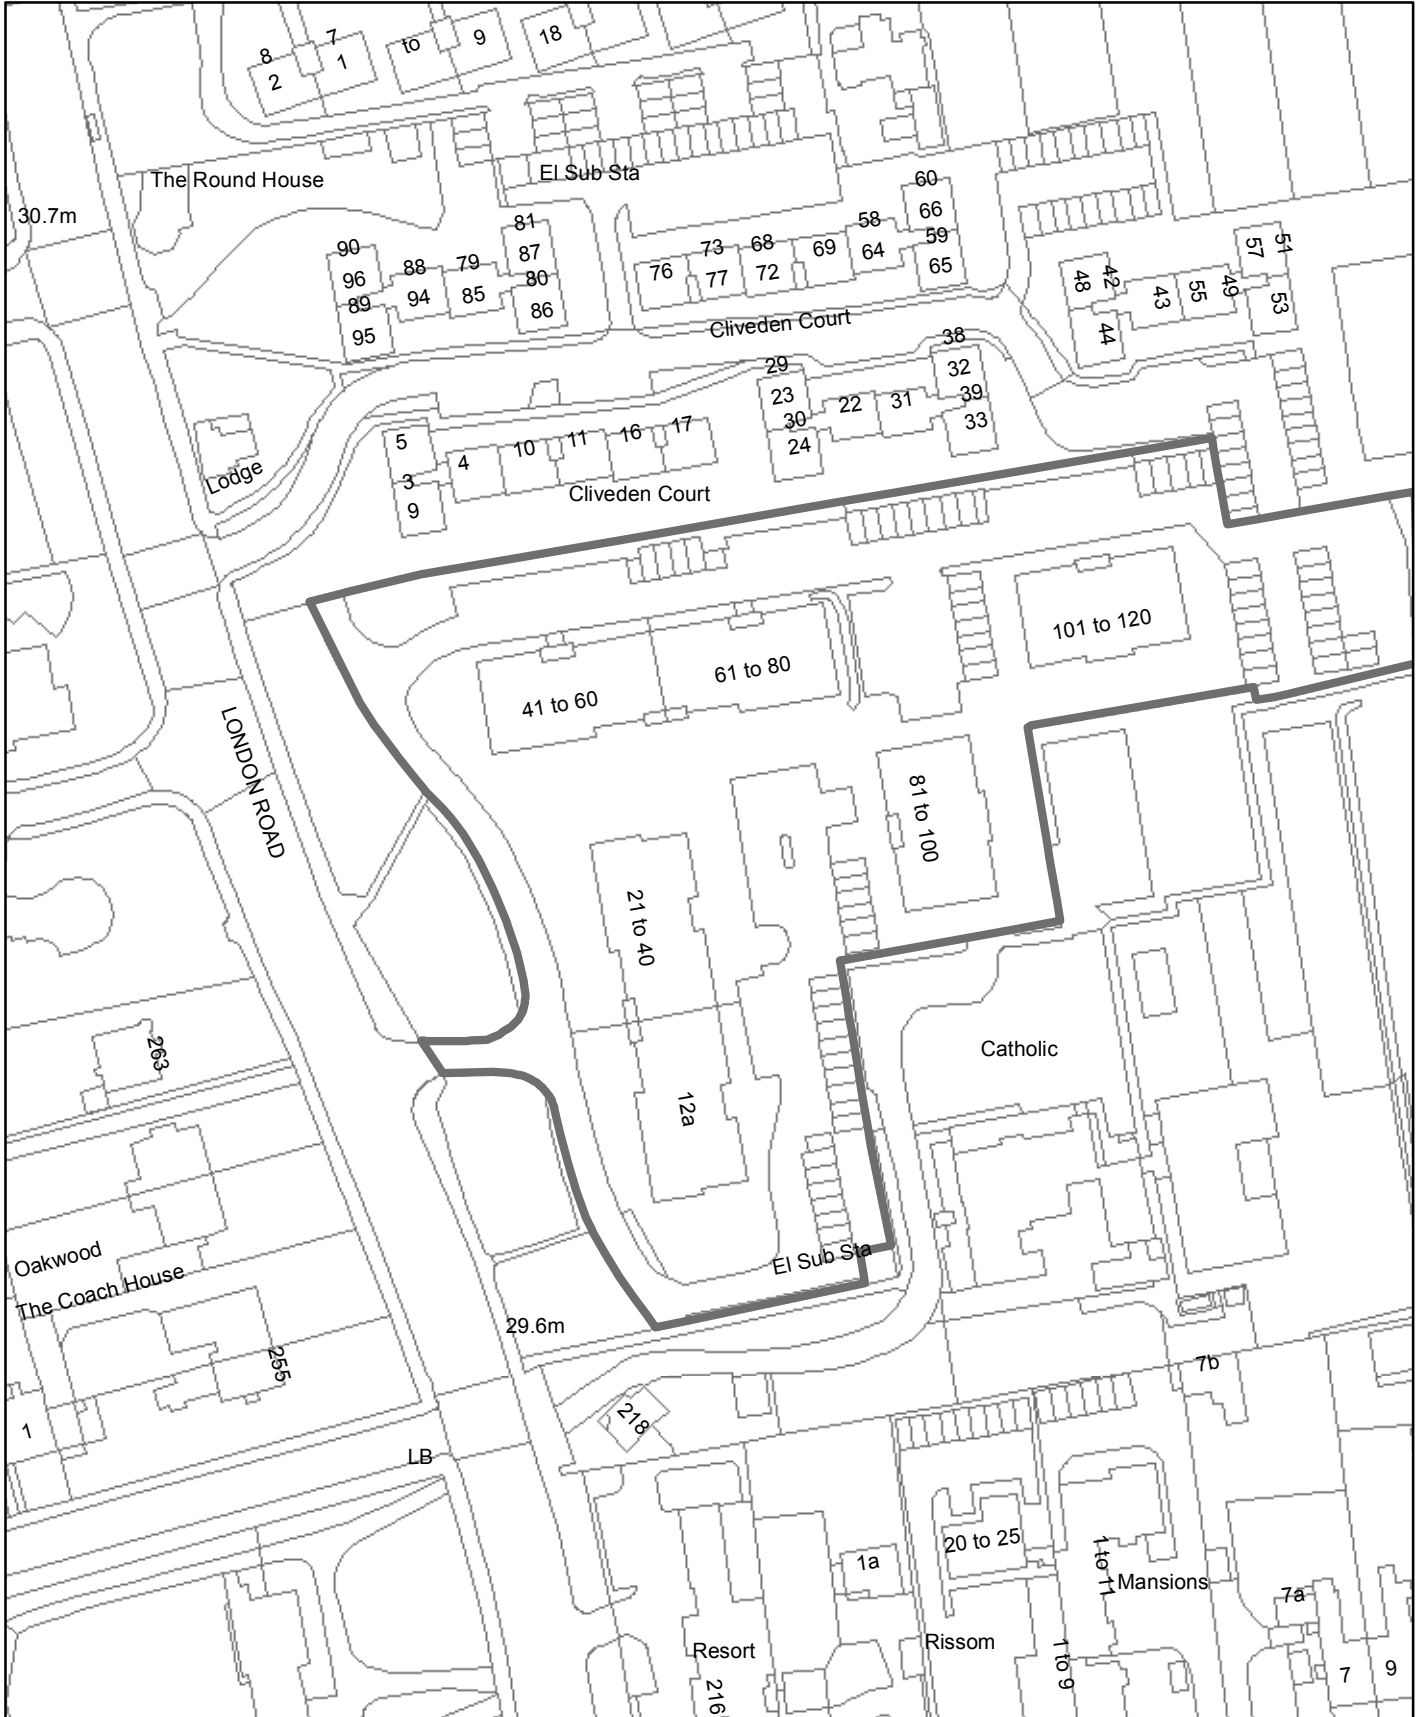

# BH2016/02841 Block C, Kingsmere, London Road, Brighton

**Brighton & Hove  
City Council**

**Scale: 1:1,250**