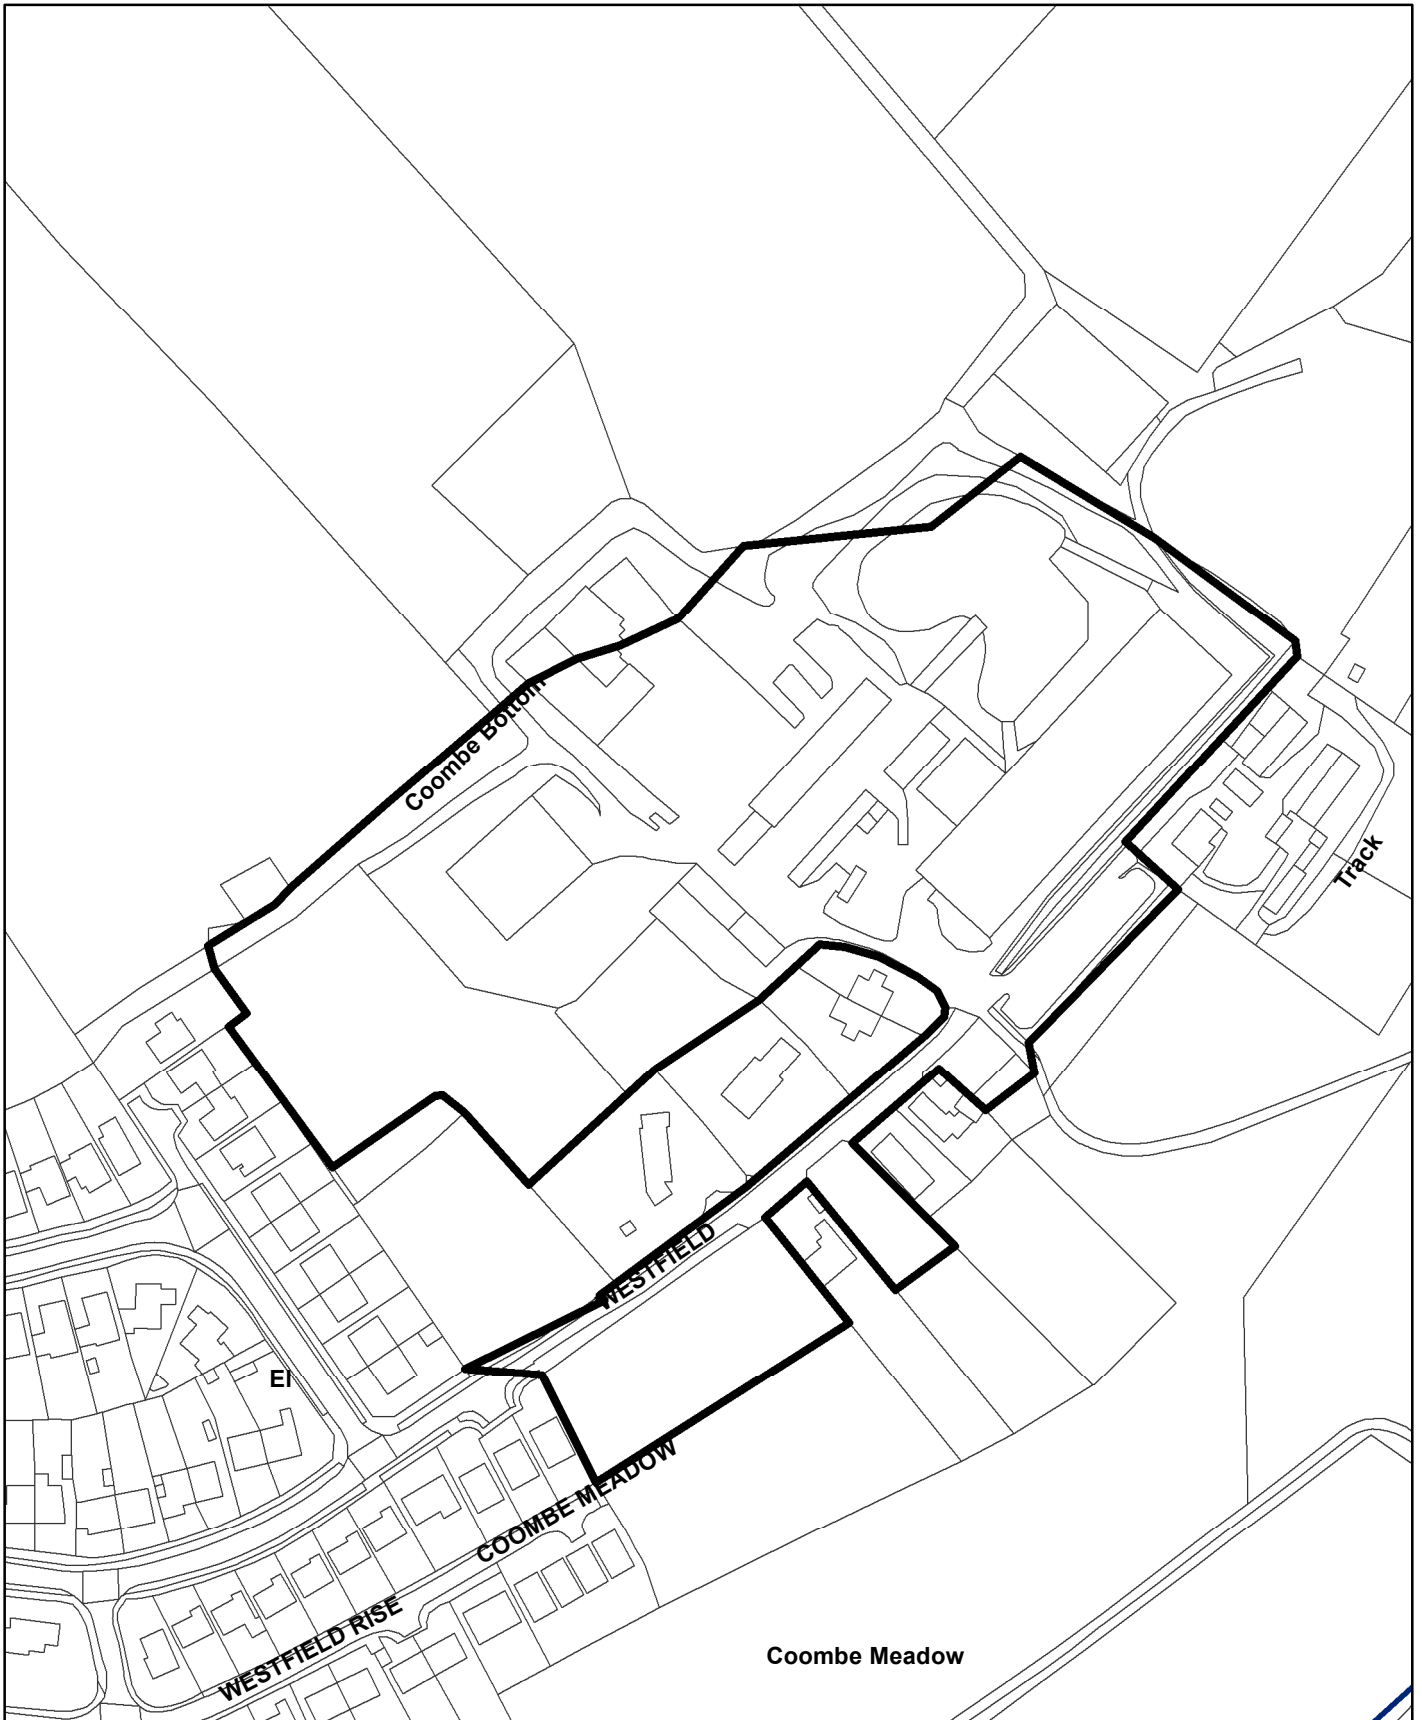

# BH2020 00002 - Coombe Farm, Westfield Avenue North

N

Scale: 1:2,000