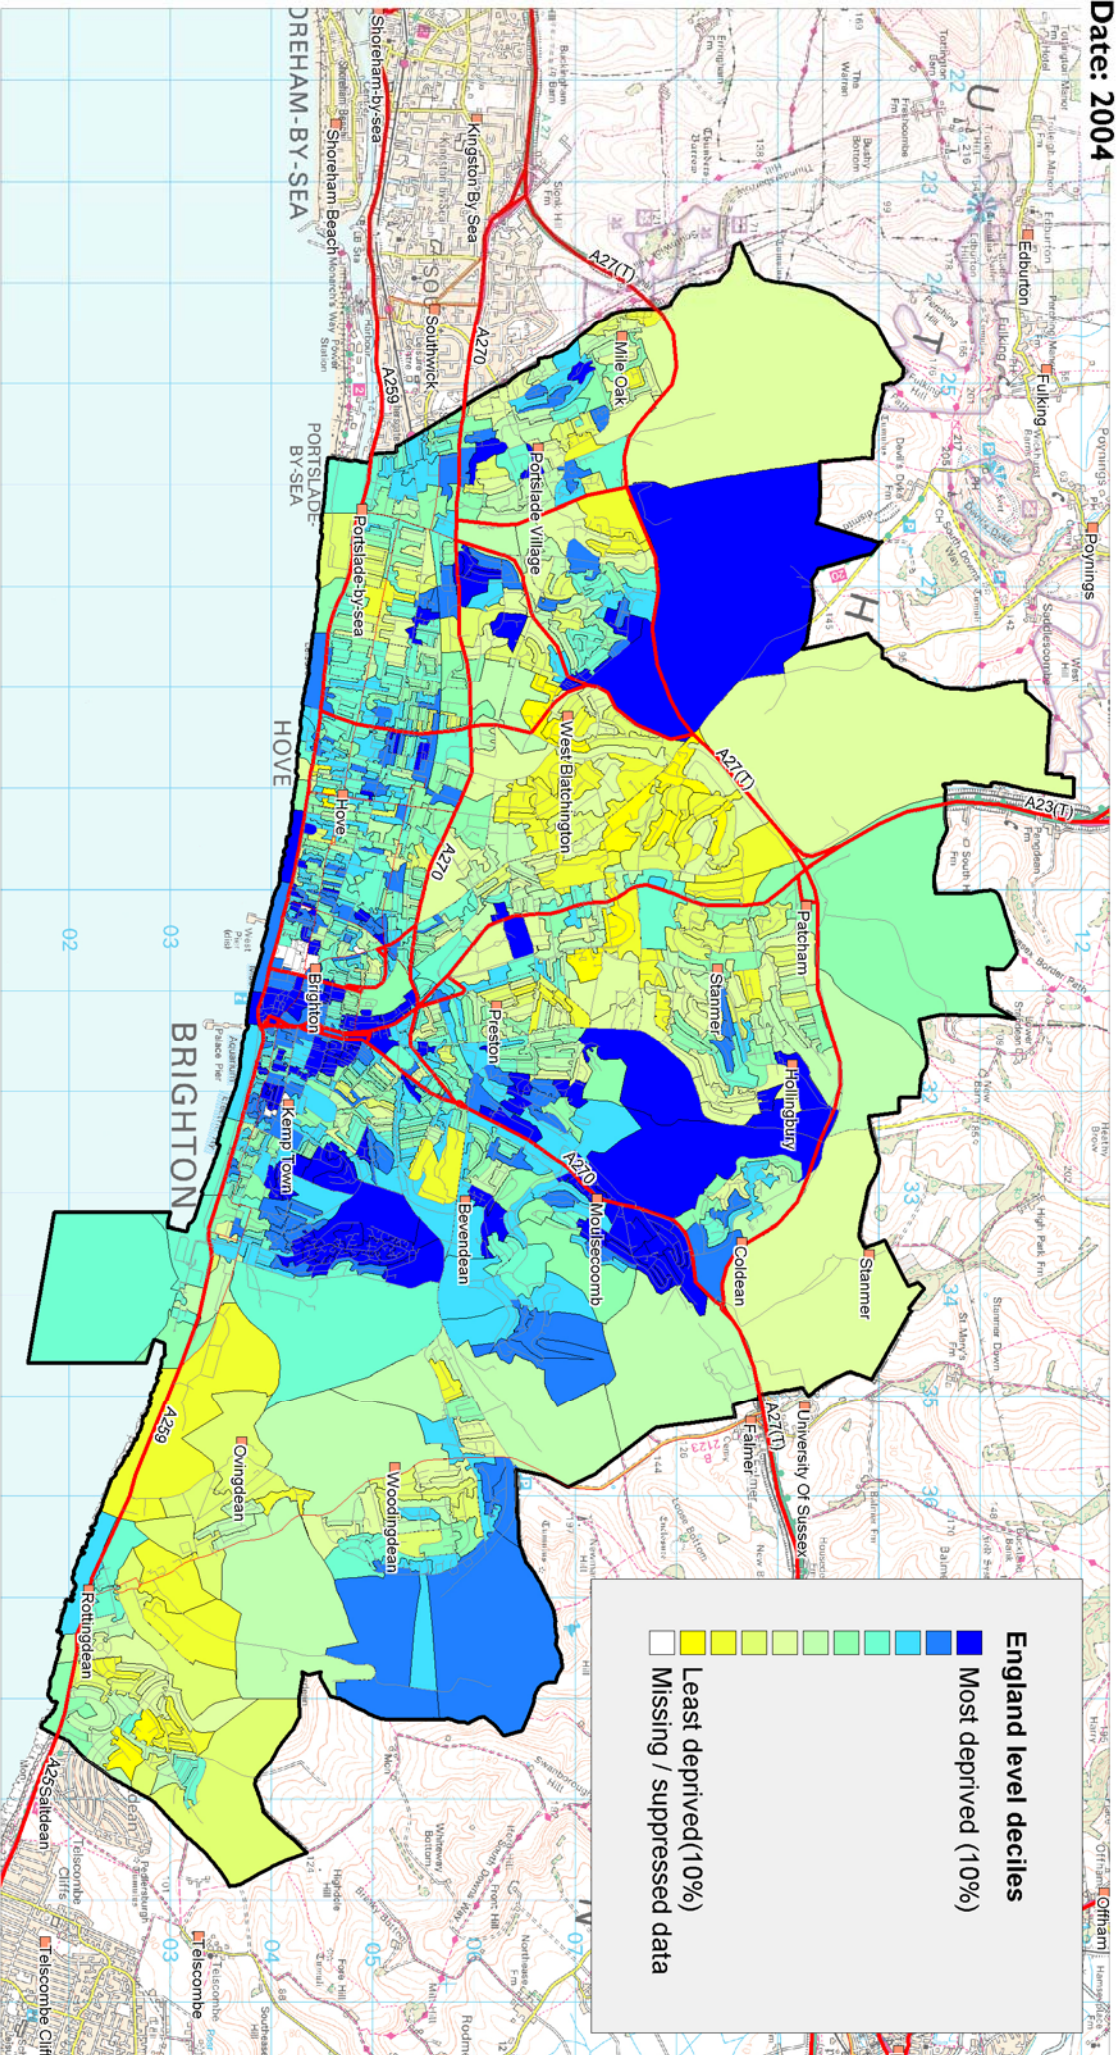

Index of Multiple Deprivation 2004, OA Modelled Estimates

OAs ranked across England

Source: Indices of Deprivation

Date: 2004

OAs are Output Areas, a statistical geography developed for the Census

Source: Office of deputy Prime Minister; Crown copyright; OCSl Modelled Estimates 2006.

Brighton & Hove City Council, OS Licence : 100020989

Crown copyright material is reproduced with permission of the controller of HMSO.

The colours on this map show 'Brighton and Hove level deciles', based on the ranking of areas across England