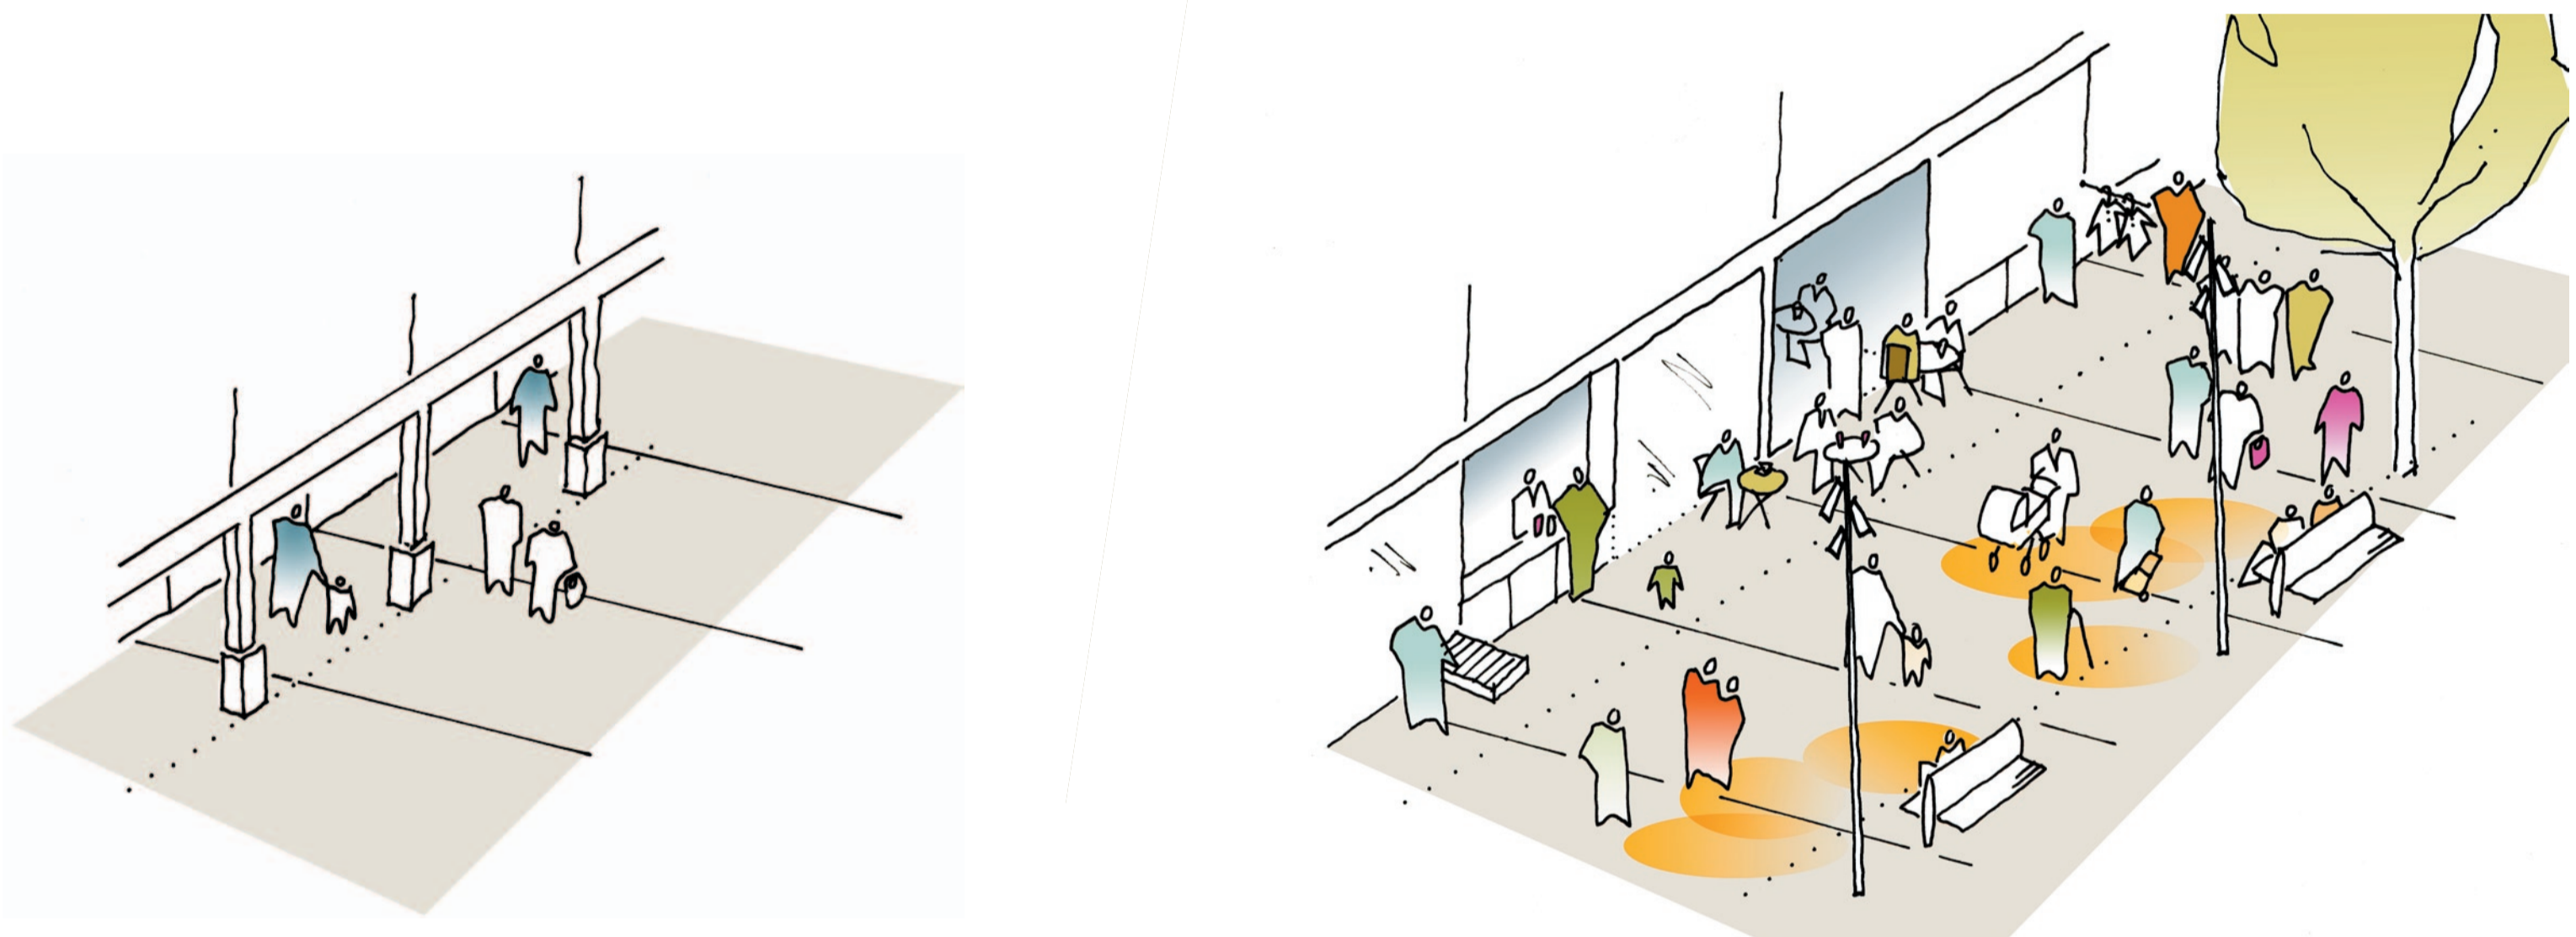

PAVING TO EXTEND FROM WALL TO WALL

ALL LIGHTING STRUCTURES URBAN FURNITURE CONCENTRATED IN A CENTRAL STRIP