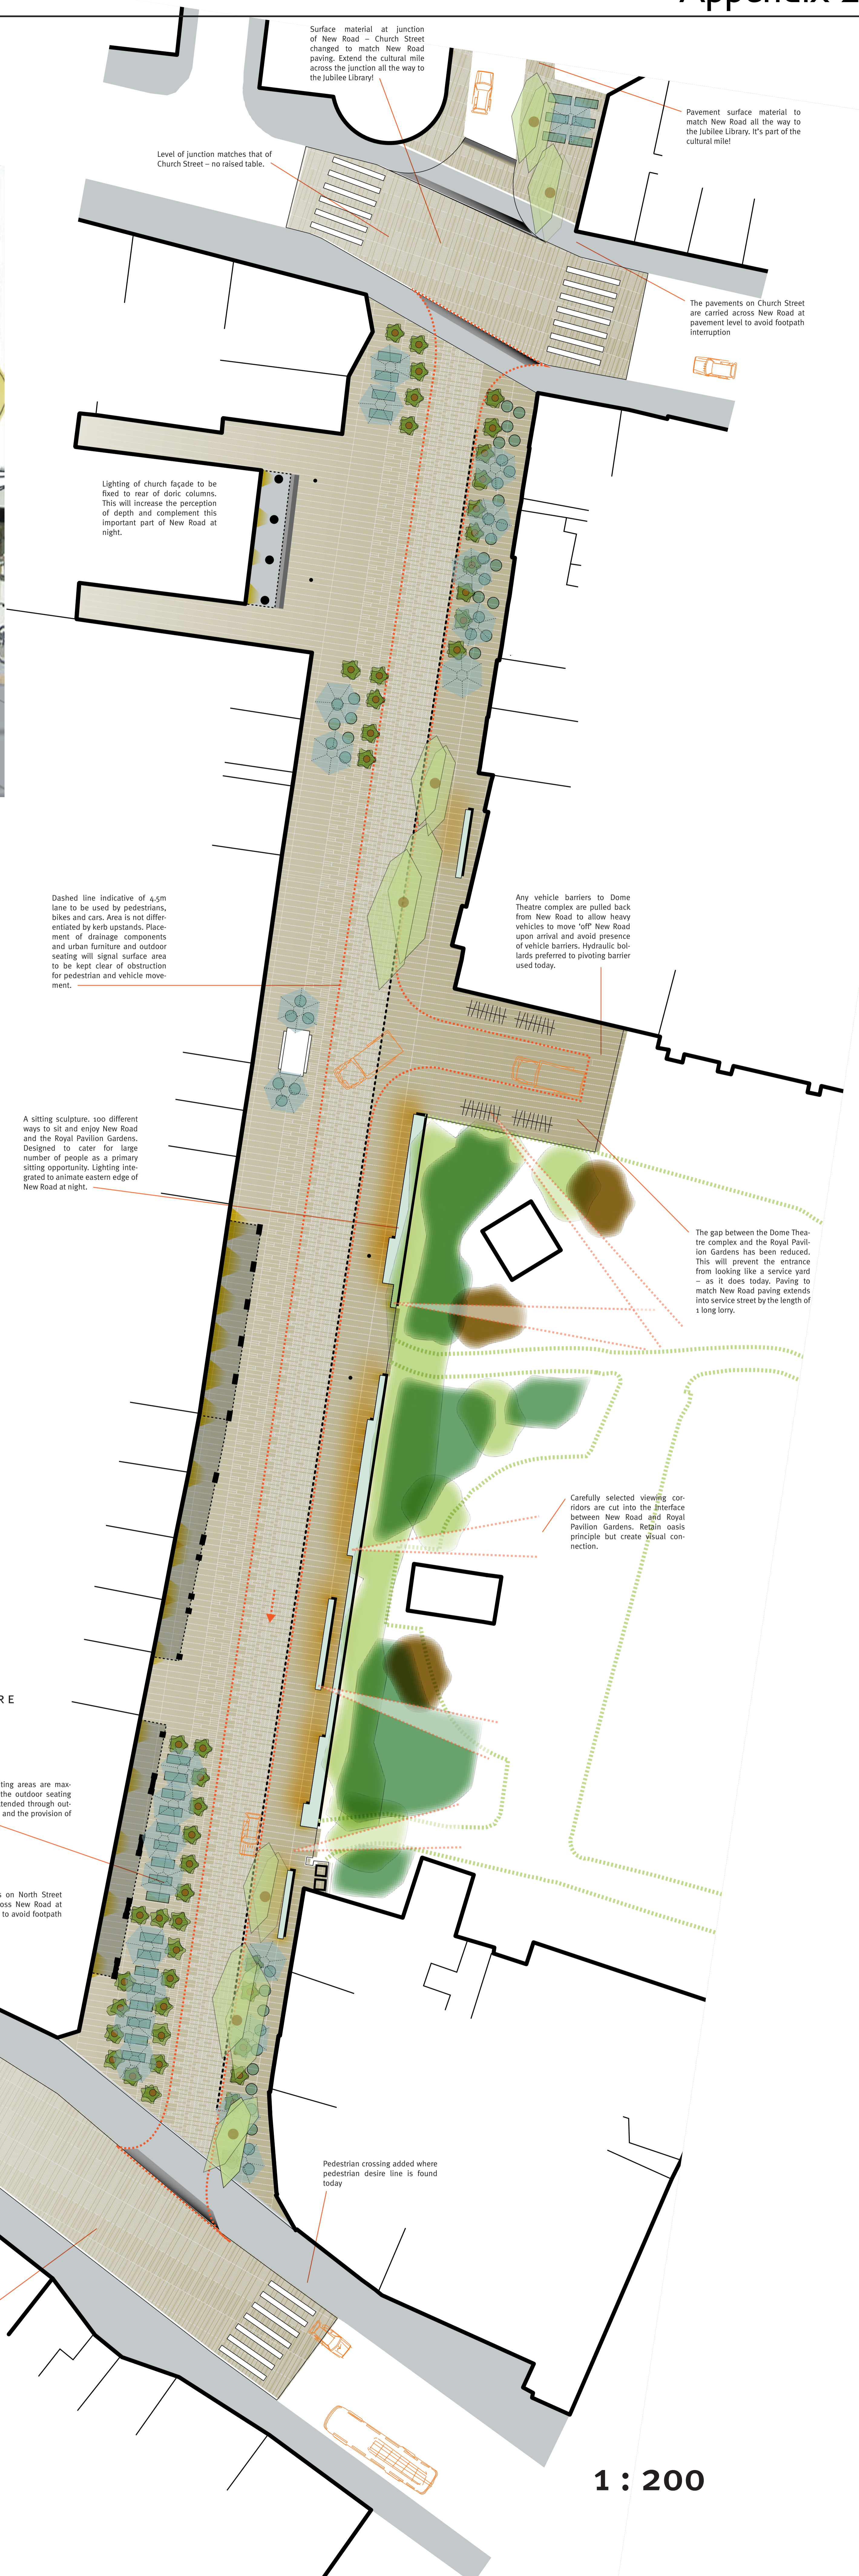

PREFERRED OPTION

NEW ROAD BRIGHTON

1 : 200