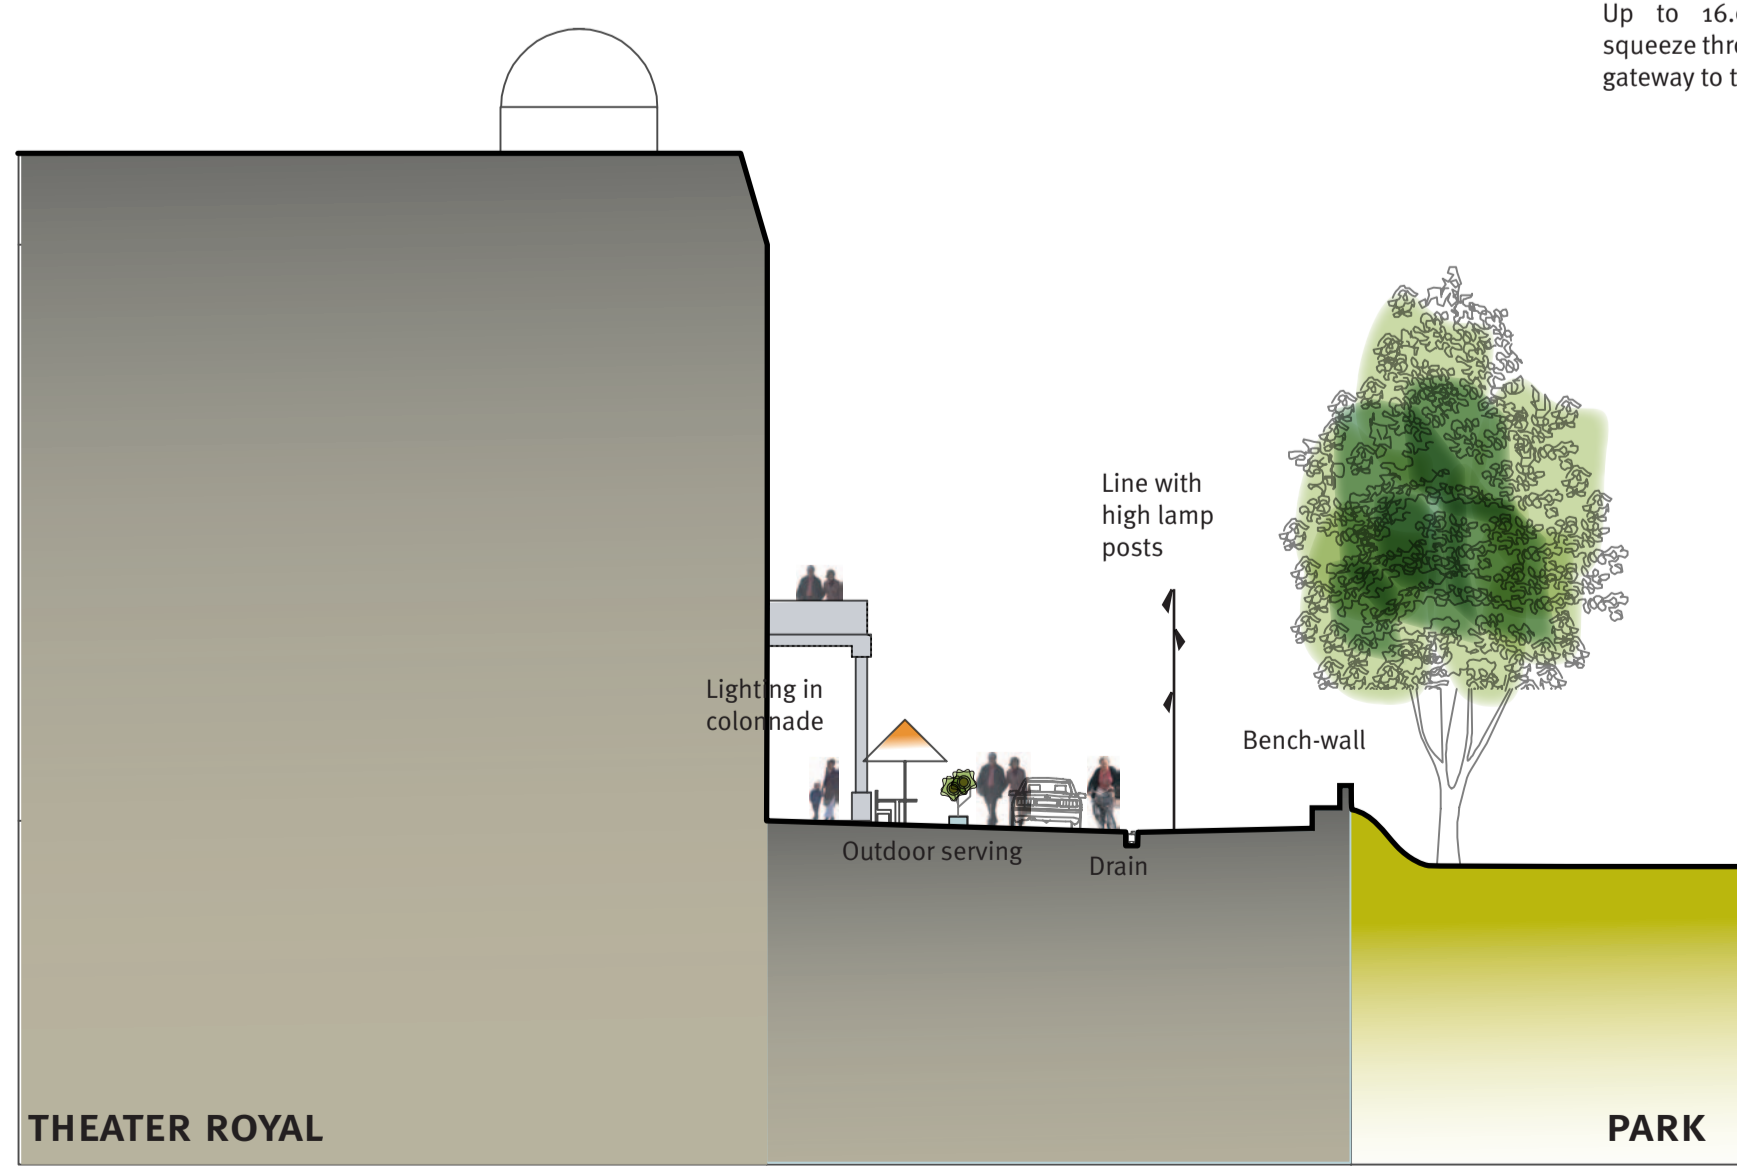

THEATER ROYAL

PARK

SECTION 1:200