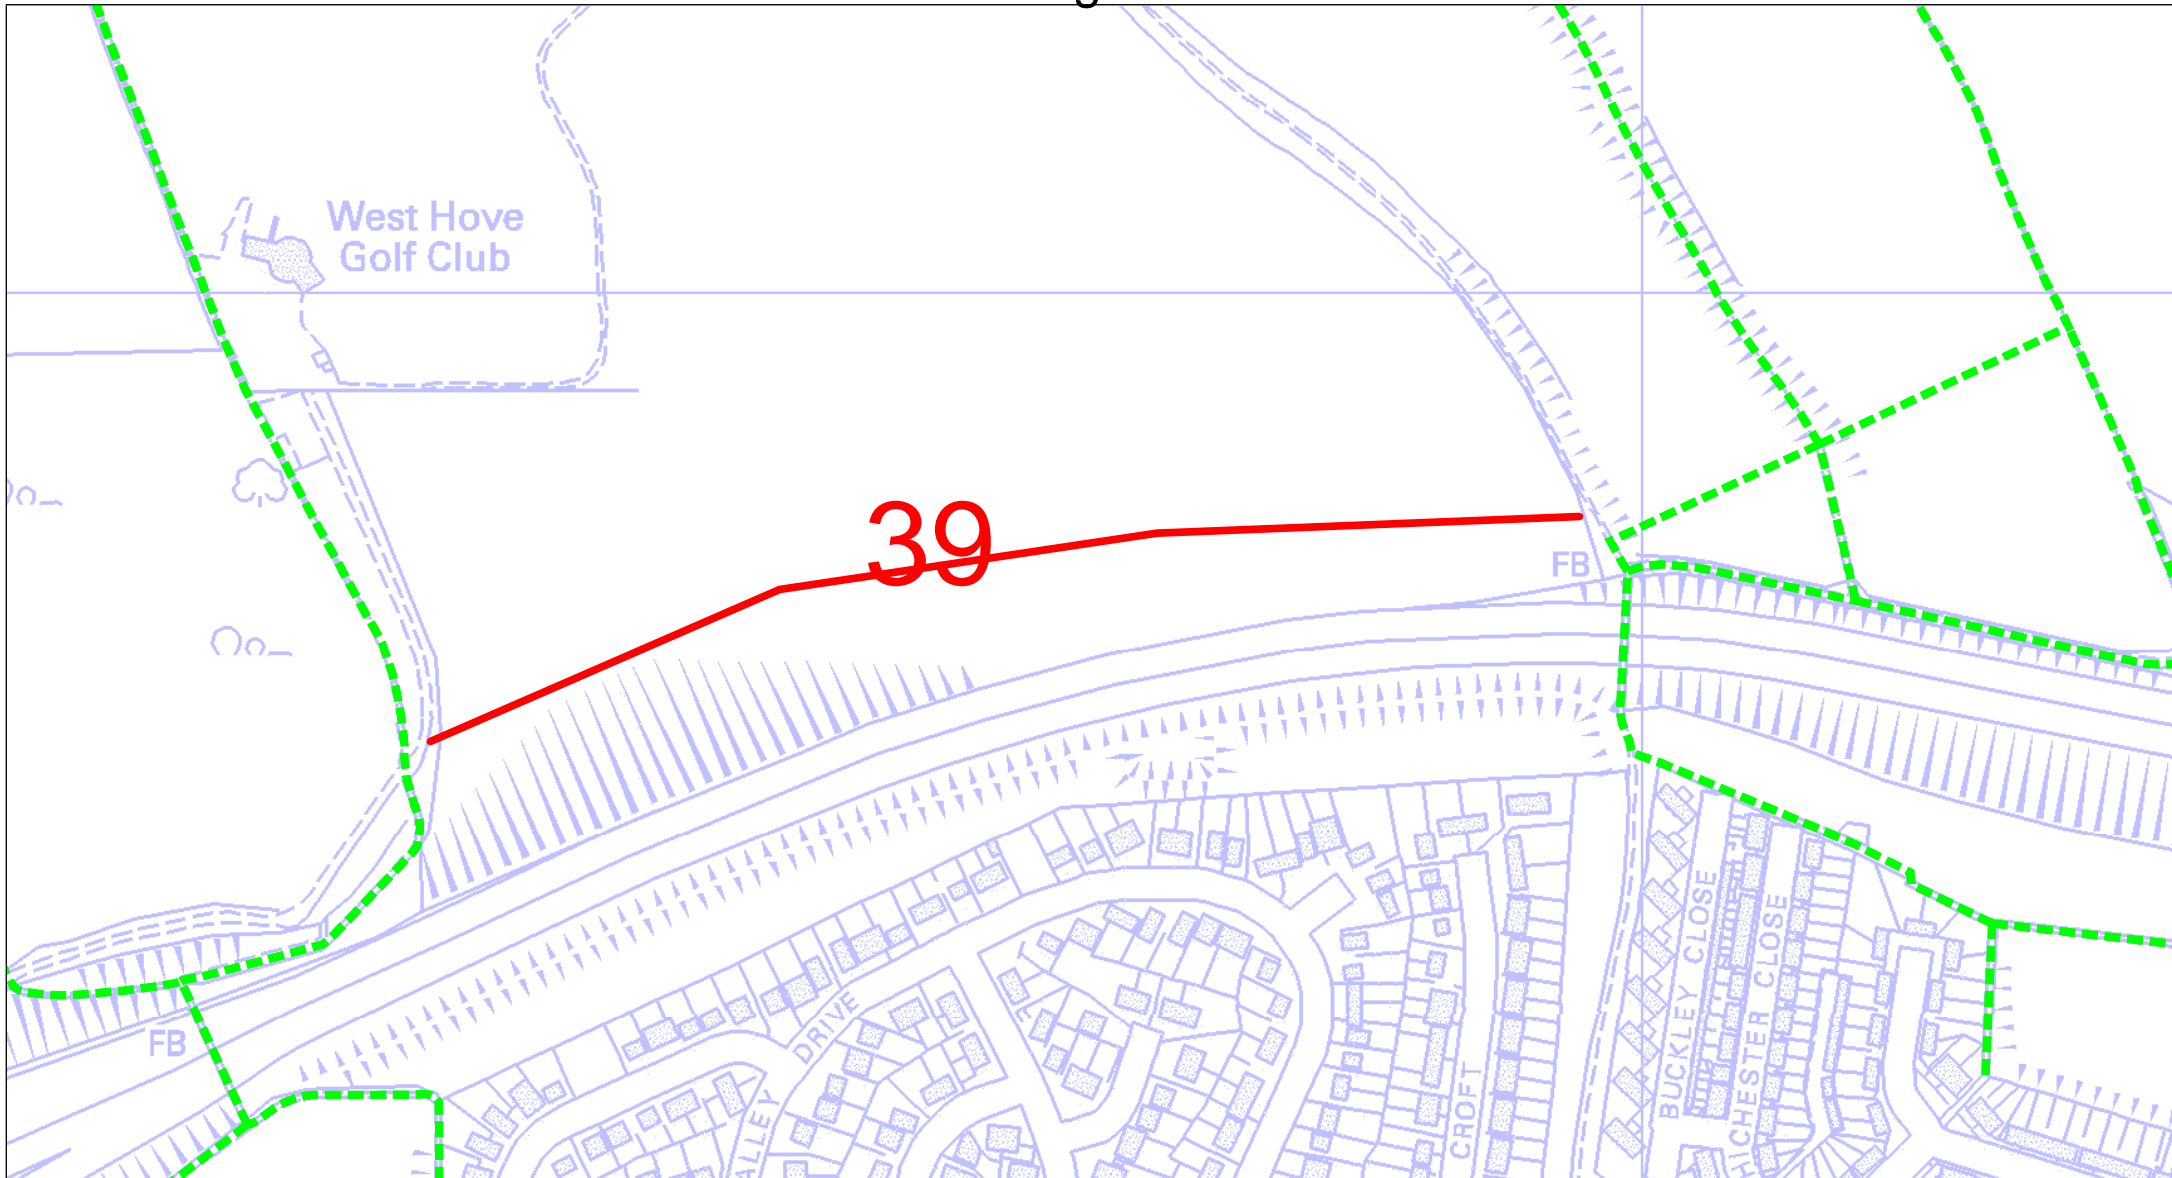

# Missing Link 39

Reproduced from the Ordnance Survey mapping with the permission of the Controller of H.M. Stationery Office. © Crown copyright. Unauthorised reproduction infringes Crown copyright and may lead to prosecution or Civil Proceedings. Brighton & Hove City Council. Licence : 100020999, 2007.

Date: 29/10/07

Scale 1:4000

Missing Link

existing right of way

**Brighton & Hove  
City Council**