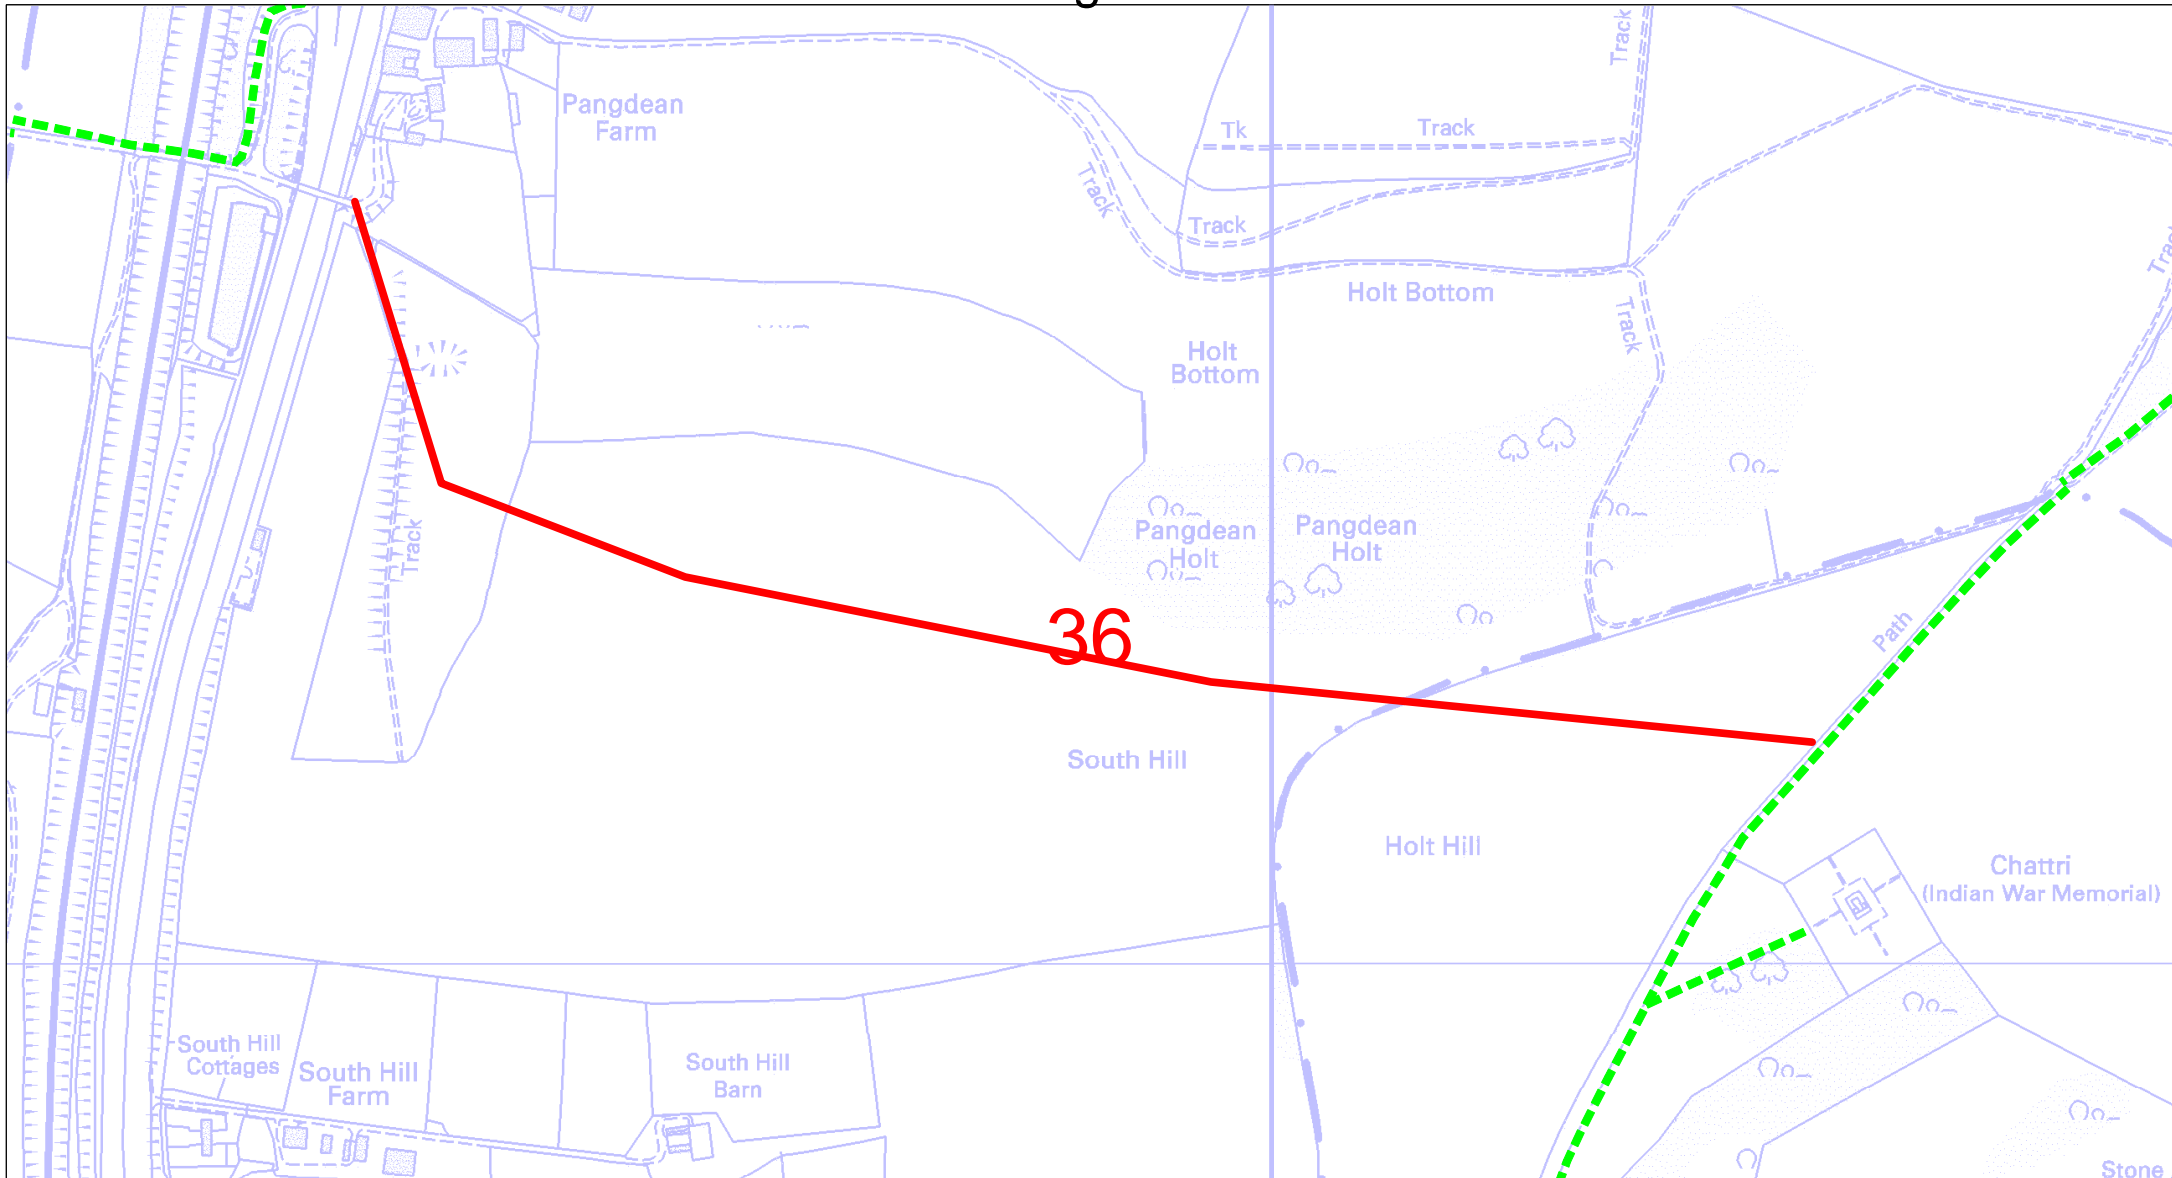

# Missing Link 36

Reproduced from the Ordnance Survey mapping with the permission of the Controller of H.M. Stationery Office. © Crown copyright. Unauthorised reproduction infringes Crown copyright and may lead to prosecution or Civil Proceedings. Brighton & Hove City Council. Licence : 100020999, 2007.

Date: 29/10/07

Scale 1:6000

Missing Link

existing right of way

**Brighton & Hove  
City Council**