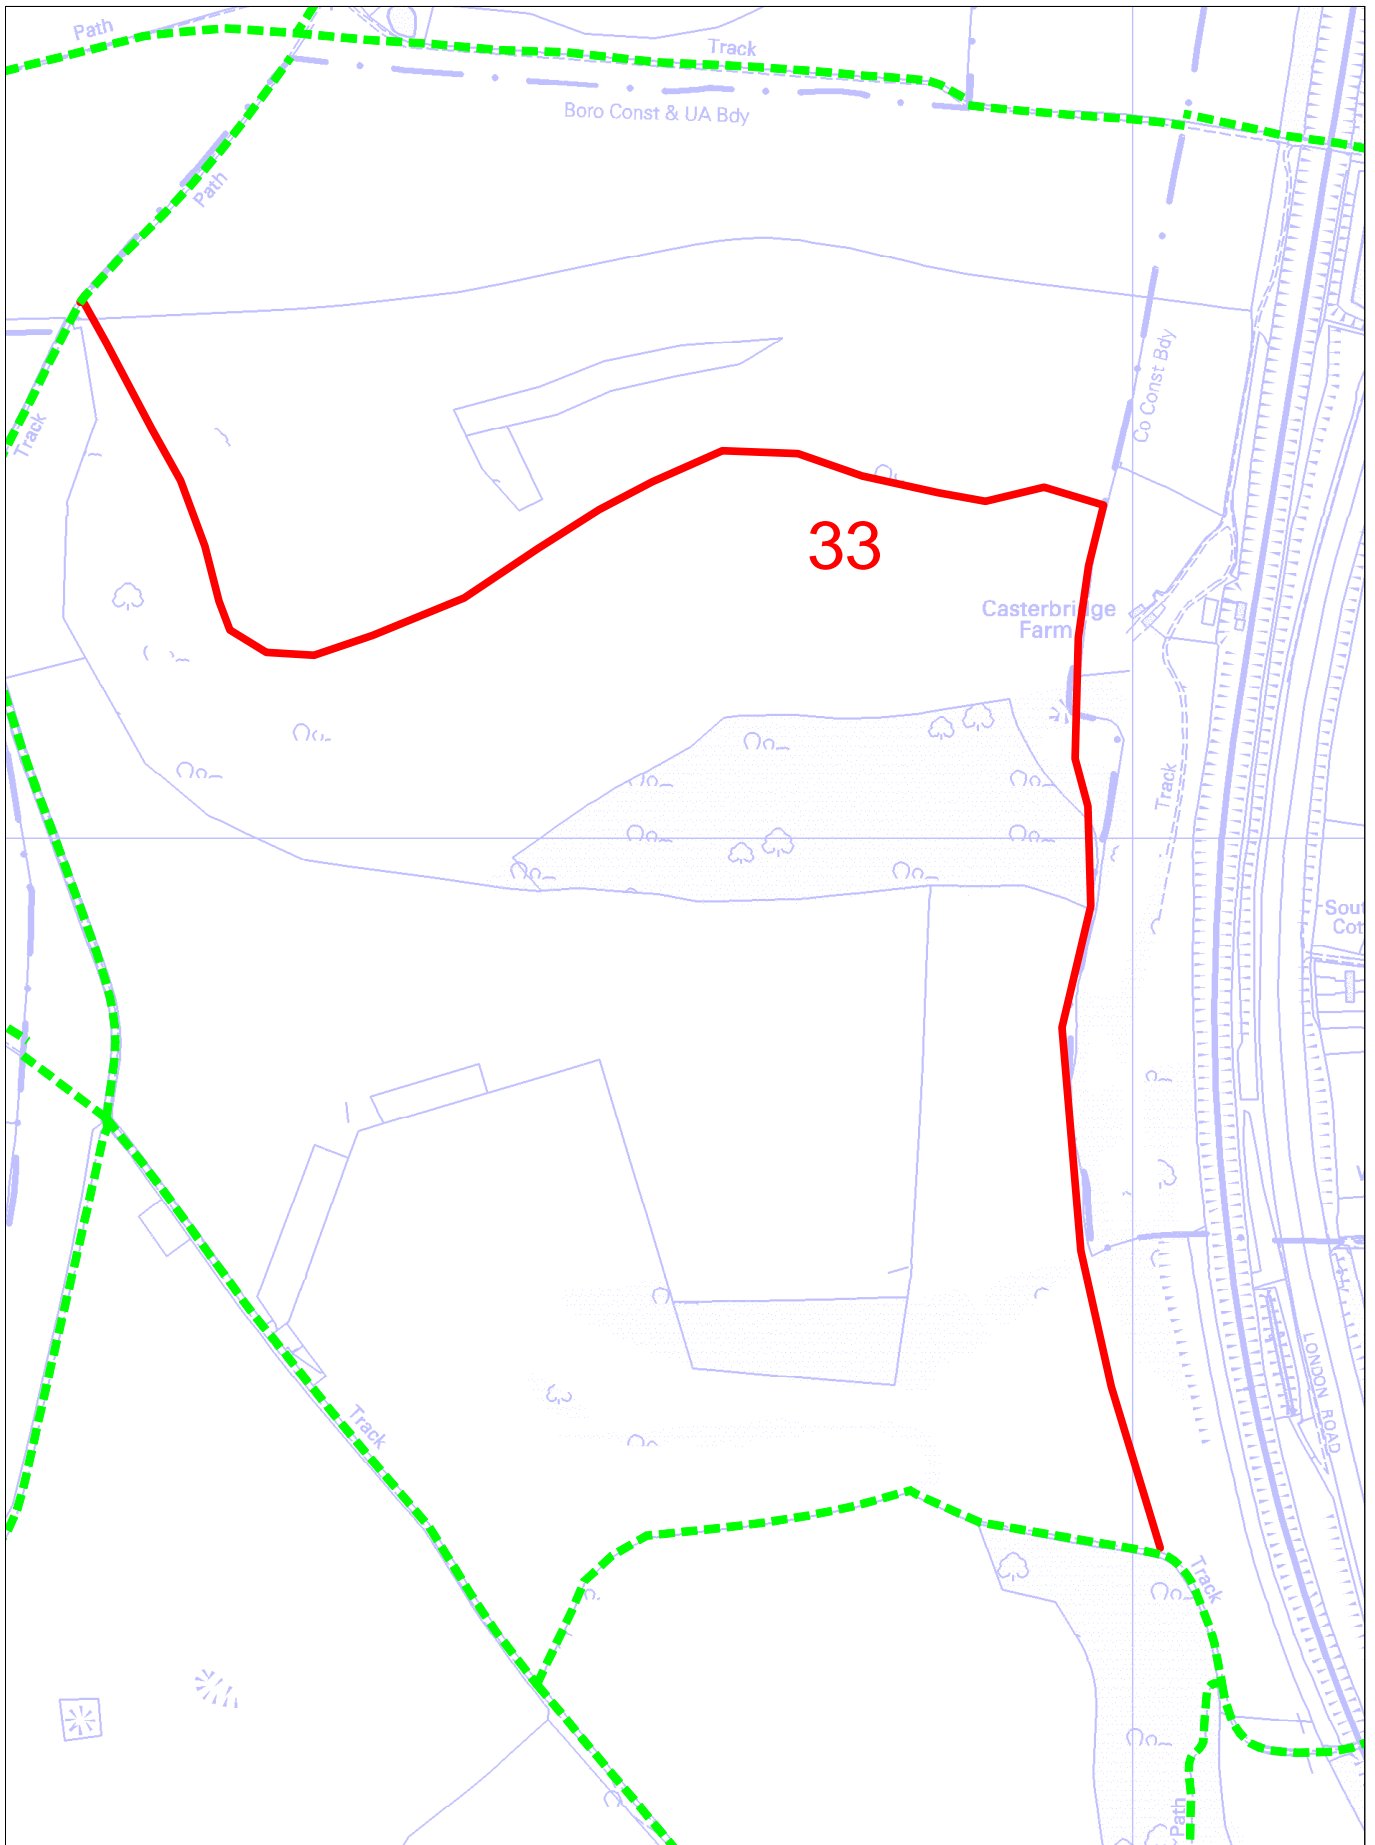

Missing Link 33

Reproduced from the Ordnance Survey mapping with the permission of the Controller of H.M. Stationery Office. © Crown copyright. Unauthorised reproduction infringes Crown copyright and may lead to prosecution or Civil Proceedings. Brighton & Hove City Council. Licence : 100020999, 2007.

Date: 29/10/07

Scale 1:7000

Missing Link

existing right of way

**Brighton & Hove
City Council**