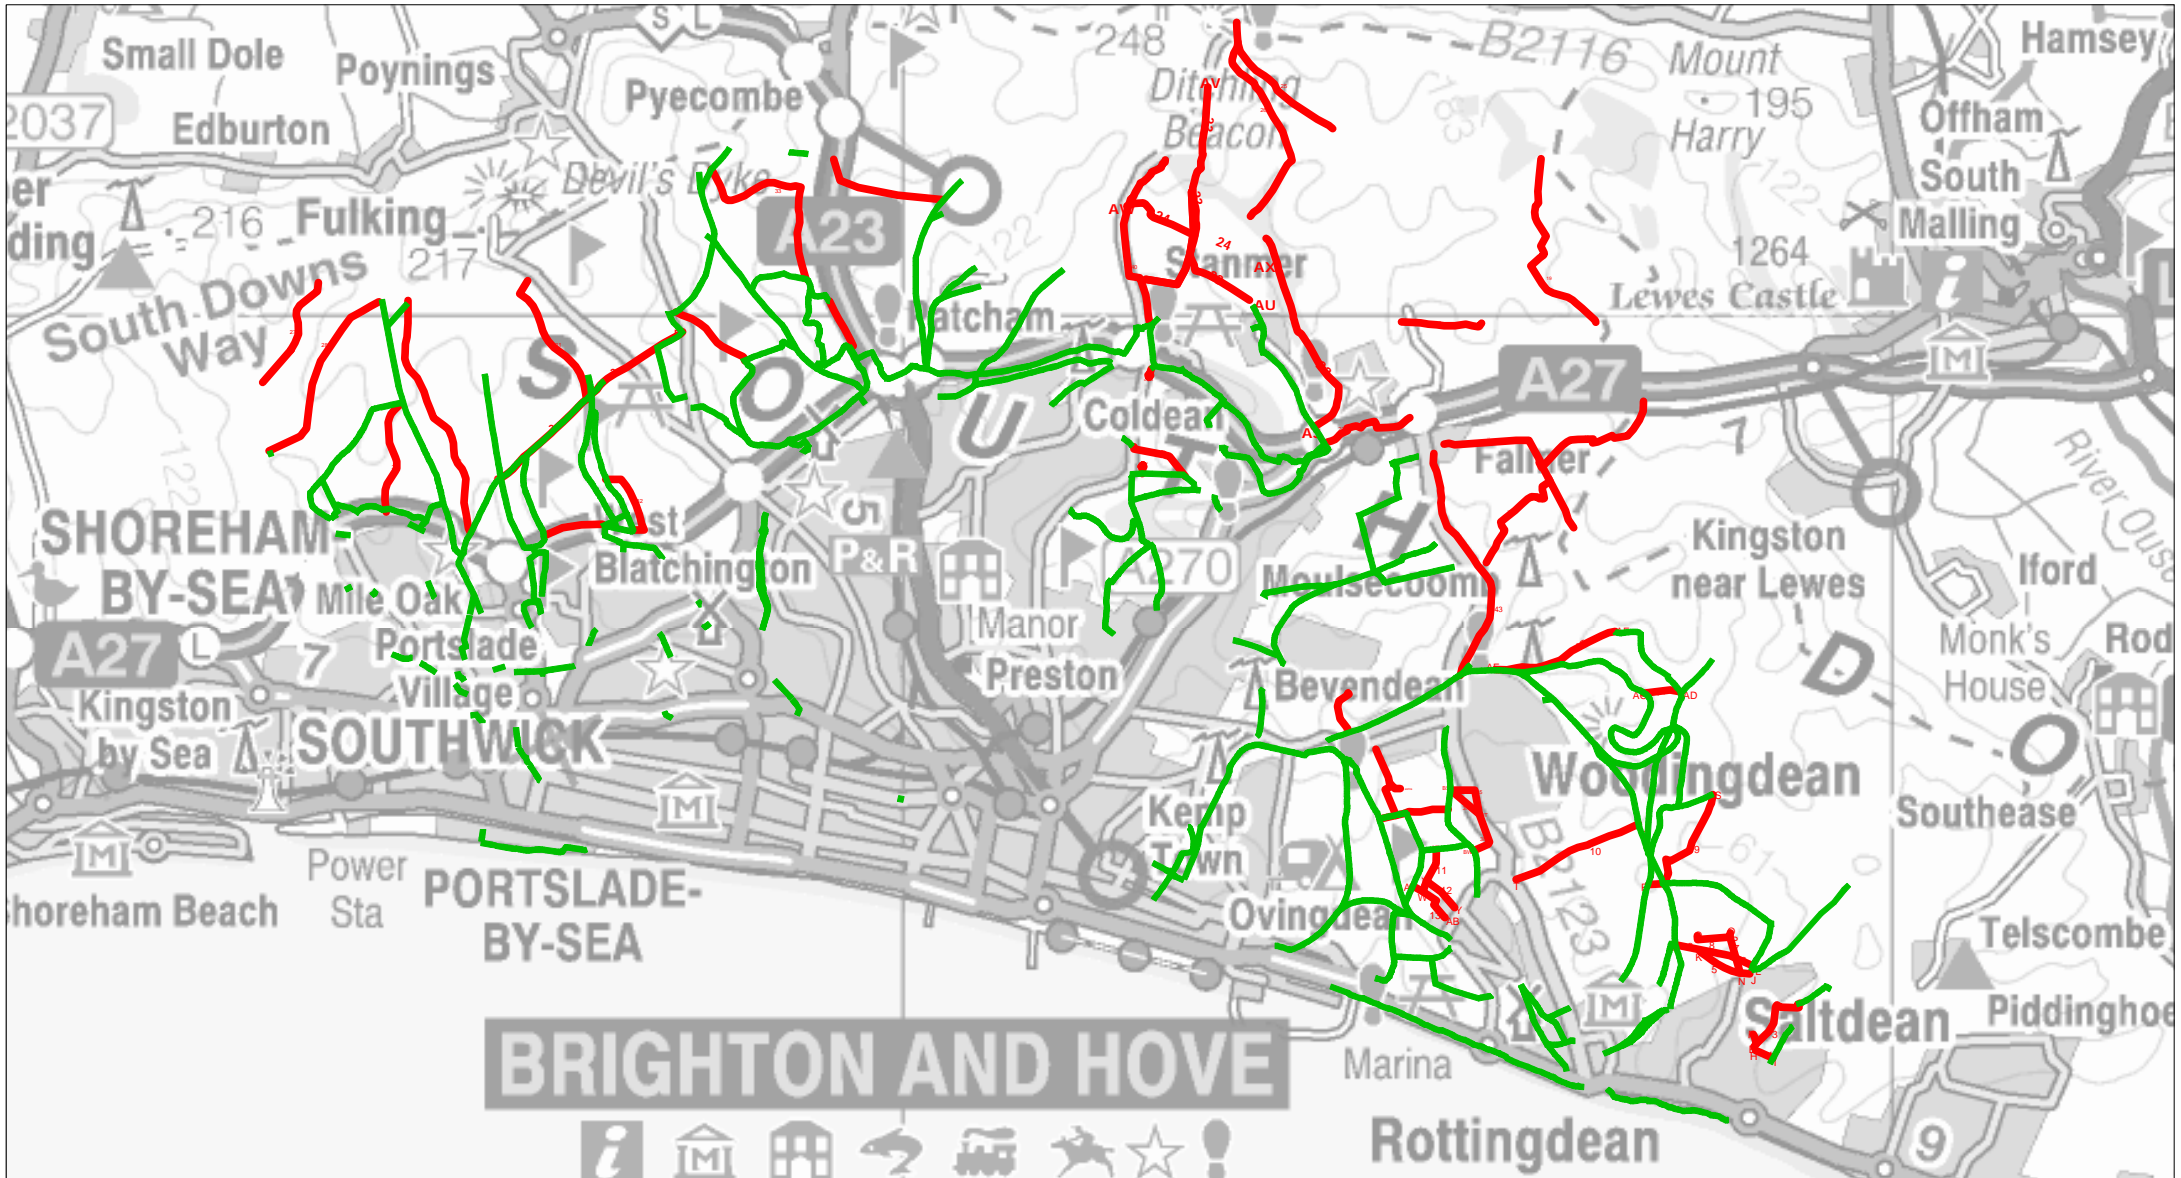

Distribution of Rights of Way and Missing Links

Reproduced from the Ordnance Survey mapping with the permission of the Controller of H.M. Stationery Office. © Crown copyright. Unauthorised reproduction infringes Crown copyright and may lead to prosecution or Civil Proceedings. Brighton & Hove City Council. Licence : 100020999, 2007.

Date: 30/10/07

Scale 1:80000

Right of Way

Missing Link

**Brighton & Hove
City Council**